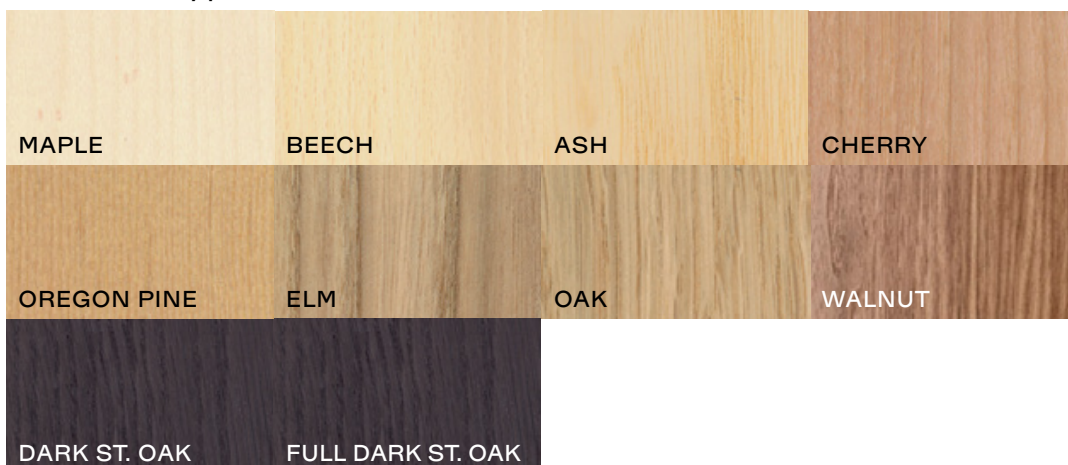

COLOURS

The shell is available in 16 colours:

... and 10 types of natural veneer:

The bases are available in 7 colours:

FRITZ HANSEN