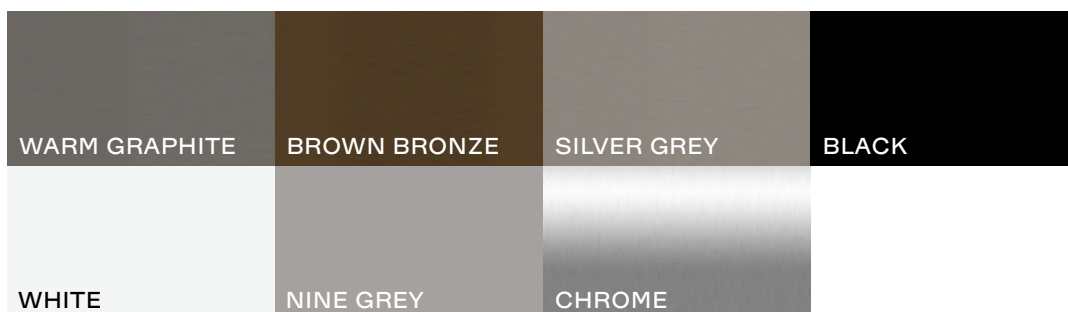

COLOURS

The shell is available in 16 colours:

... and 10 types of natural veneer:

The bases are available in 7 colours:

FRITZ HANSEN