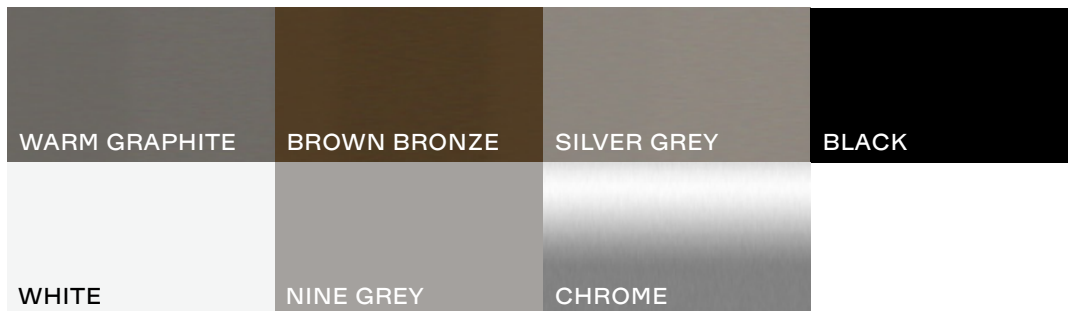

## COLOURS

The shell is available in 16 colours:

The bases are available in 7 colours: