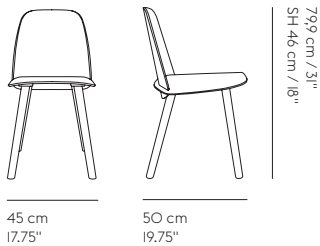

45 cm
17.75"

50 cm
19.75"

79.9 cm / 31.45"
SH 46 cm / 18.11"

Oak

Grey

Tan Rose

White

Black