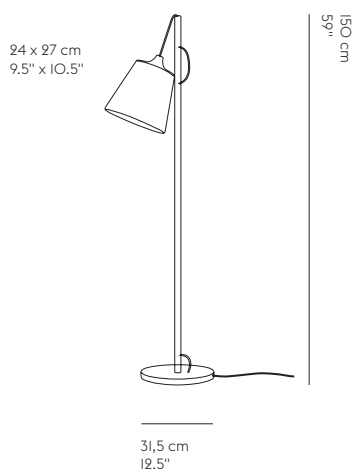

## PULL FLOOR LAMP – EU VERSION

**WHATSWHAT ON THE DESIGN** “The Pull Floor Lamp brings a new perspective to the traditional floor light through its playful personality and warm, Scandinavian materials. With its partially hidden cord connecting the elements of the design and allowing for adjusting of its shade, the Pull Lamp can be tweaked to the mood and needs of any space, enhancing the expression of the design as well as the ambience of the room.”

## BULB RECOMMENDATION

Lamp base	E27
Dimensions	Ø56 X 97 mm
Light source shape	A
Max wattage	see rating
Light source type	Incandescent, Halogen, LED (dimnable)