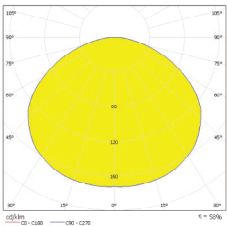

32,5 cm  
12.75"

**CEILING CAP**

5,6 cm / 2.2"

Ø 9 cm / 3.5"

**DESIGNED BY / YEAR OF DESIGN**

Form Us With Love / 2010

**ABOUT THE DESIGNER**

Form Us With Love is a multidisciplinary design and interior architecture studio from Stockholm. Their work has been awarded with several prestigious awards such as the Red Dot and the Young Swedish design award. Further accrediting the trio are successful exhibitions at venues like MoMA and the Swedish National Gallery.