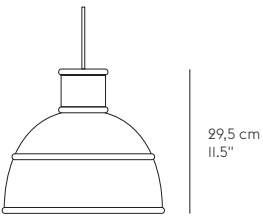

32,5 cm  
12.75"

**CEILING CAP**

5,6 cm / 2.2"

Ø 9 cm / 3.5"

**DESIGNED BY / YEAR OF DESIGN**

Form Us With Love / 2010

**ABOUT THE DESIGNER**

Form Us With Love is a multidisciplinary design and interior architecture studio from Stockholm. Their work has been awarded with several prestigious awards such as the Red Dot and the Young Swedish design award. Further accrediting the trio are successful exhibitions at venues like MoMA and the Swedish National Gallery.

## BULB RECOMMENDATION

|                    |              |
|--------------------|--------------|
| Lamp base          | E27          |
| Dimensions         | Ø60 X 110 mm |
| Light source shape | A60          |
| Max wattage        | See rating   |
| Light source type  | LED          |